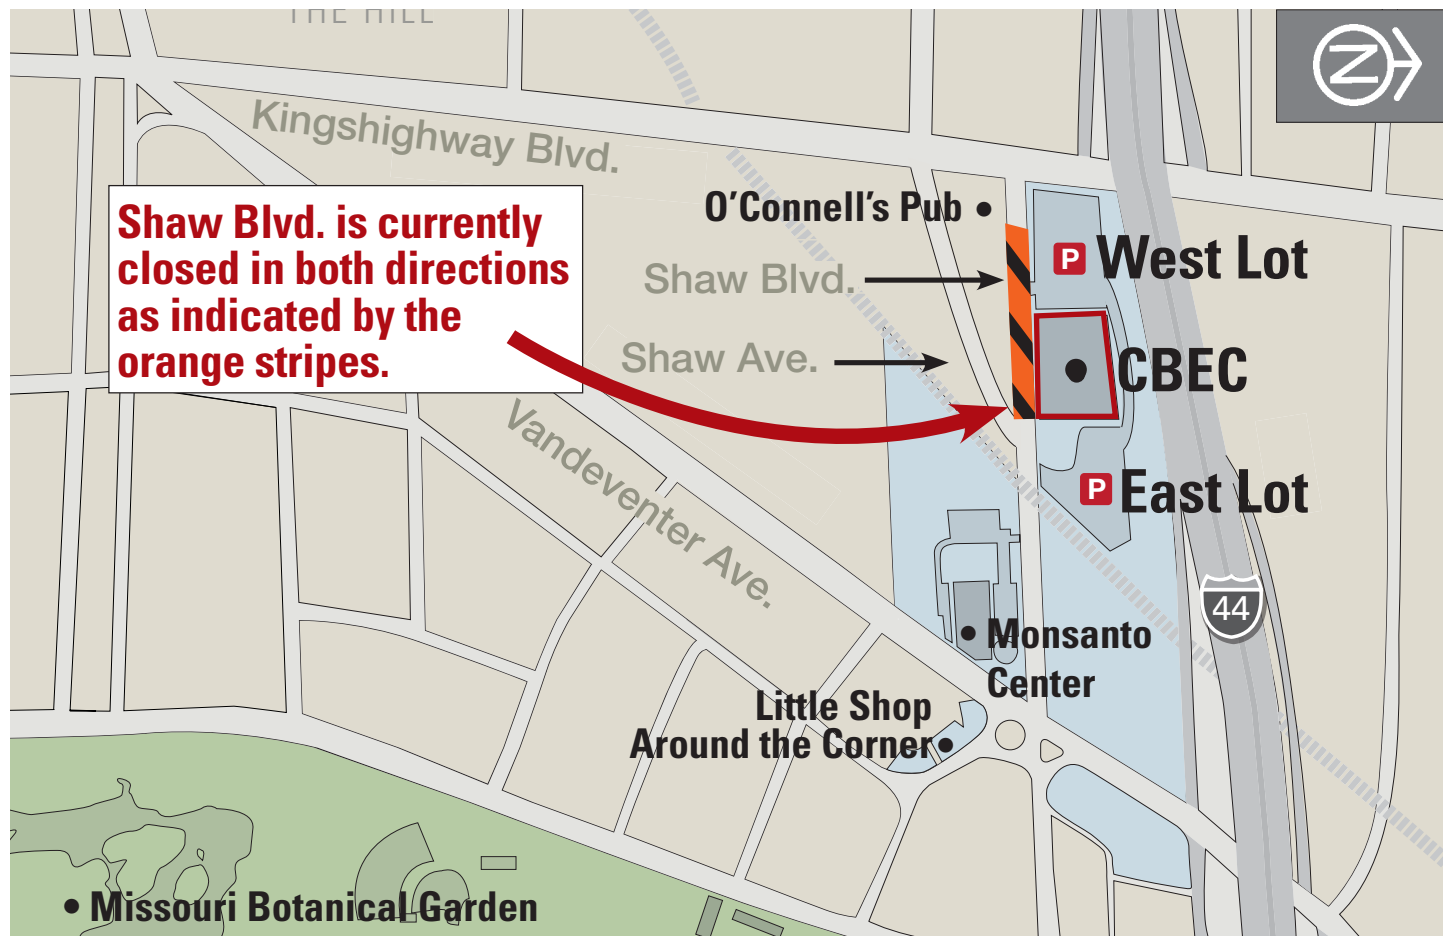

Commerce Bank Center for Science Education (CBEC)

Thank you for your interest in attending a meeting or class at our Commerce Bank Center for Science Education, located just down the street west of our main campus. Below you'll find a map and directions. You must enter from the east parking lot closest to Vandeventer. Parking is in the **west lot** closest to Kingshighway.

Shaw Blvd. is currently closed in both directions as indicated by the orange stripes.

Commerce Bank Center for Science Education (CBEC)

The Center is located west of the Missouri Botanical Garden's main campus at 4609 Shaw Blvd. (temporary entrance)

Westbound via I-44

Exit at Vandeventer/Kingshighway (Exit #287 B) and turn left. Continue on Vandeventer to Shaw Blvd. and make a right turn. Travel west on Shaw. Enter at the CBEC east parking lot on your right just after the railroad tracks. SLOWLY take the one-lane access drive on the north side of the building to the west lot. Enter the building from the west side.

Eastbound via I-44

Take the Kingshighway exit (Exit #287A) and get into the right turn lane. As you turn right onto Kingshighway, immediately get in the left lane. Then turn left on Shaw Ave. Turn left into the CBEC east parking lot just before the railroad tracks. SLOWLY take the one-lane